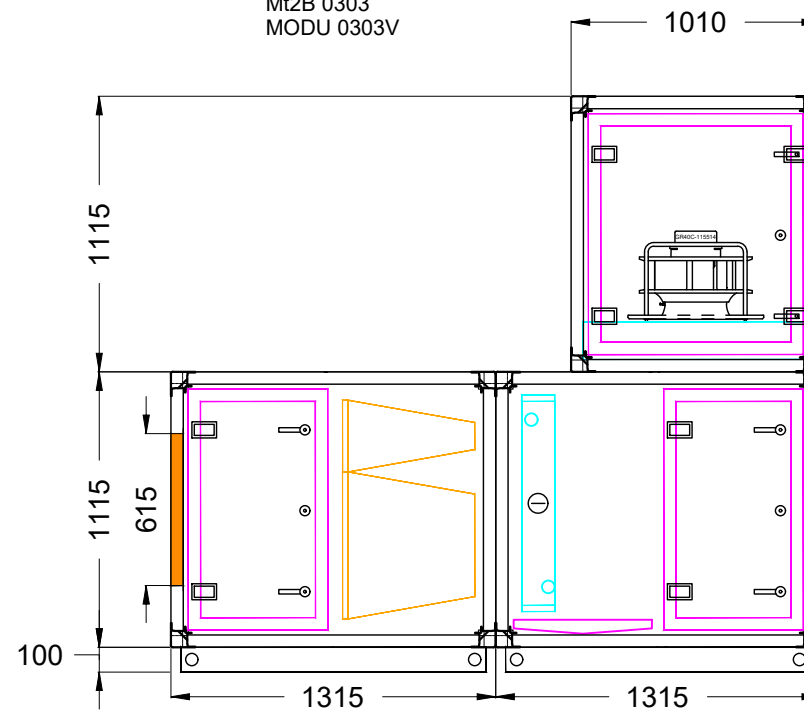

General Layout
Mt2B 0303
MODU 0303V

Right View